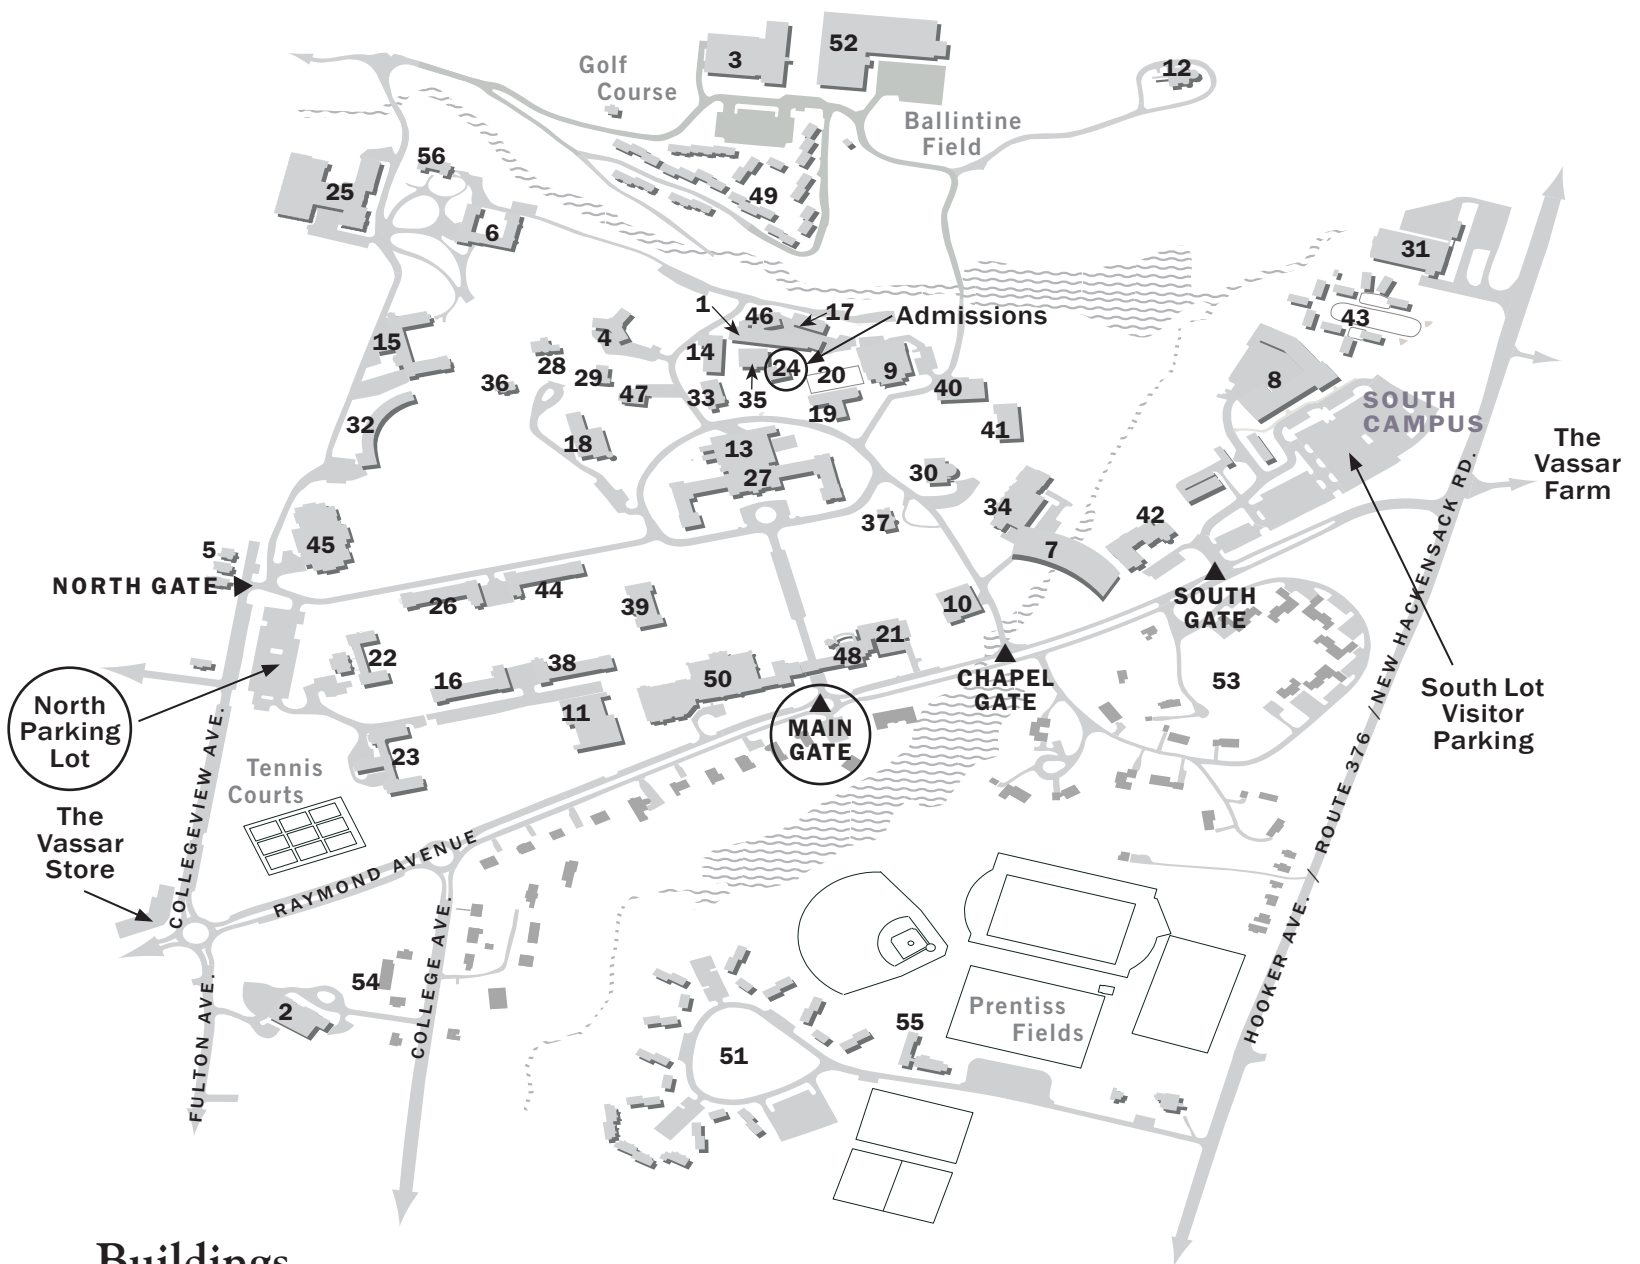

Vassar College

Buildings

- | | | | |
|--|--------------------------------------|-------------------------------|-----------------------------------|
| 1 ALANA Intercultural Center | 14 Computer Center | 28 Maria Mitchell Observatory | 44 Strong House |
| 2 Alumnae House | 15 Cushing House | 29 Metcalf House | 45 Students' Building (ACDC) |
| 3 Athletic and Fitness Center | 16 Davison House | 30 New England | 46 Susan Stein Shiva Theater |
| 4 Baldwin House | 17 Doubleday Studio Art | 31 New Hackensack | 47 Swift Hall |
| 5 Bayit (Jewish Student Center) | 18 Ely Hall/Aula | 32 Noyes House | 48 Taylor Hall |
| 6 Blodgett Hall | 19 Ferry House | 33 Old Laundry Building | 49 Terrace Apartments |
| 7 Bridge for Laboratory Sciences | 20 Frances Daly Fergusson Quadrangle | 34 Olmsted Hall | 50 (Main) Thompson Library |
| 8 Buildings and Grounds Services Center | 21 Frances Lehman Loeb Art Center | 35 Powerhouse Theater | 51 Town Houses |
| 9 (Vogelstein) Center for Drama and Film | 22 Jewett House | 36 Pratt House | 52 Walker Field House |
| 10 Chapel | 23 Josselyn House | 37 President's House | 53 Watson Houses |
| 11 Chicago Hall | 24 Kautz Admission House | 38 Raymond House | 54 Williams House |
| 12 Class of 1951 Observatory | 25 Kenyon Hall | 39 Rockefeller Hall | 55 Weinberg Field Sports Pavilion |
| 13 College Center | 26 Lathrop House | 40 Sanders Classroom | 56 Wimpfheimer Nursery School |
| | 27 Main Building | 41 Sanders Physics | |
| | | 42 Skinner Hall of Music | |
| | | 43 South Commons | |