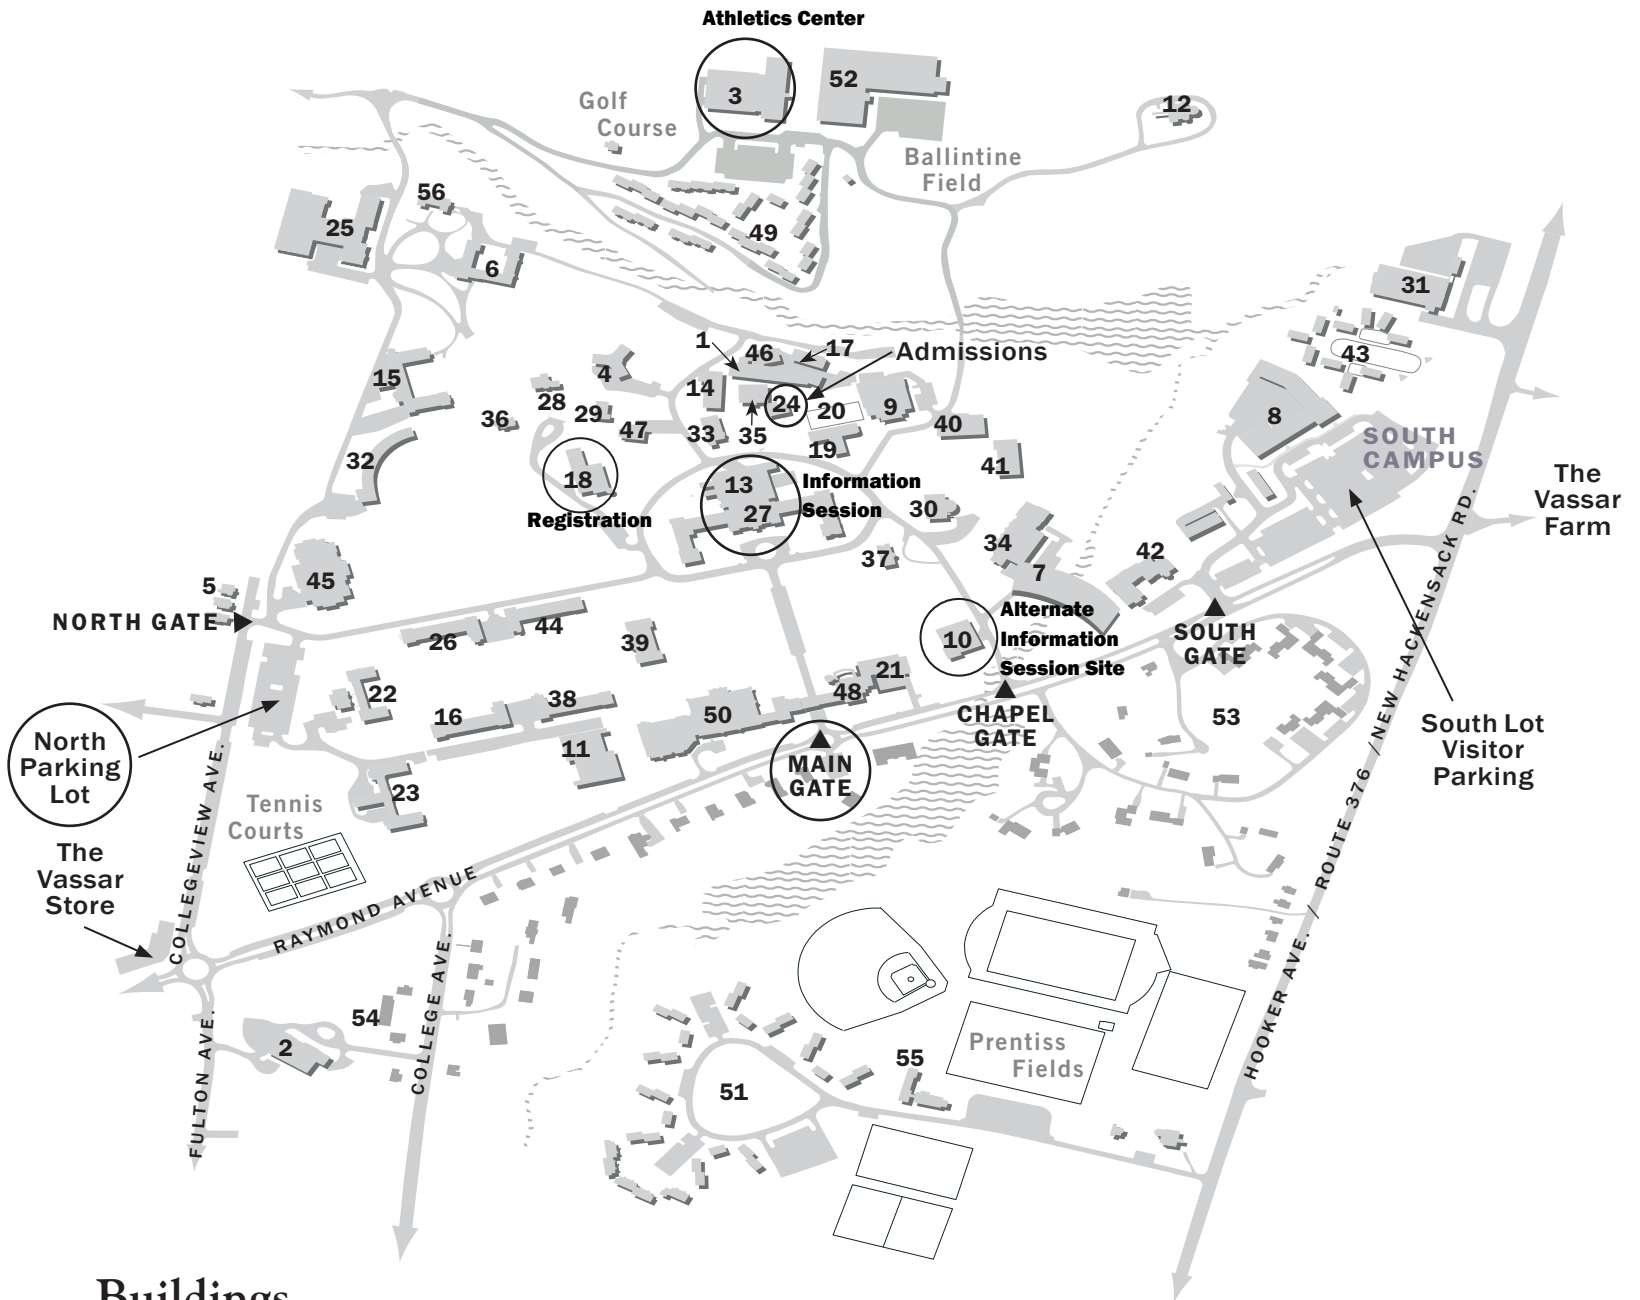

Vassar College

Buildings

- | | | | |
|------------------------------------------|--------------------------------------|-------------------------------|-----------------------------------|
| 1 ALANA Intercultural Center | 14 Computer Center | 28 Maria Mitchell Observatory | 44 Strong House |
| 2 Alumnae House | 15 Cushing House | 29 Metcalf House | 45 Students' Building (ACDC) |
| 3 Athletic and Fitness Center | 16 Davison House | 30 New England | 46 Susan Stein Shiva Theater |
| 4 Baldwin House | 17 Doubleday Studio Art | 31 New Hackensack | 47 Swift Hall |
| 5 Bayit (Jewish Student Center) | 18 Ely Hall/Aula | 32 Noyes House | 48 Taylor Hall |
| 6 Blodgett Hall | 19 Ferry House | 33 Old Laundry Building | 49 Terrace Apartments |
| 7 Bridge for Laboratory Sciences | 20 Frances Daly Fergusson Quadrangle | 34 Olmsted Hall | 50 (Main) Thompson Library |
| 8 Buildings and Grounds Services Center | 21 Frances Lehman Loeb Art Center | 35 Powerhouse Theater | 51 Town Houses |
| 9 (Vogelstein) Center for Drama and Film | 22 Jewett House | 36 Pratt House | 52 Walker Field House |
| 10 Chapel | 23 Josselyn House | 37 President's House | 53 Watson Houses |
| 11 Chicago Hall | 24 Kautz Admission House | 38 Raymond House | 54 Williams House |
| 12 Class of 1951 Observatory | 25 Kenyon Hall | 39 Rockefeller Hall | 55 Weinberg Field Sports Pavilion |
| 13 College Center | 26 Lathrop House | 40 Sanders Classroom | 56 Wimpfheimer Nursery School |
| | 27 Main Building | 41 Sanders Physics | |
| | | 42 Skinner Hall of Music | |
| | | 43 South Commons | |